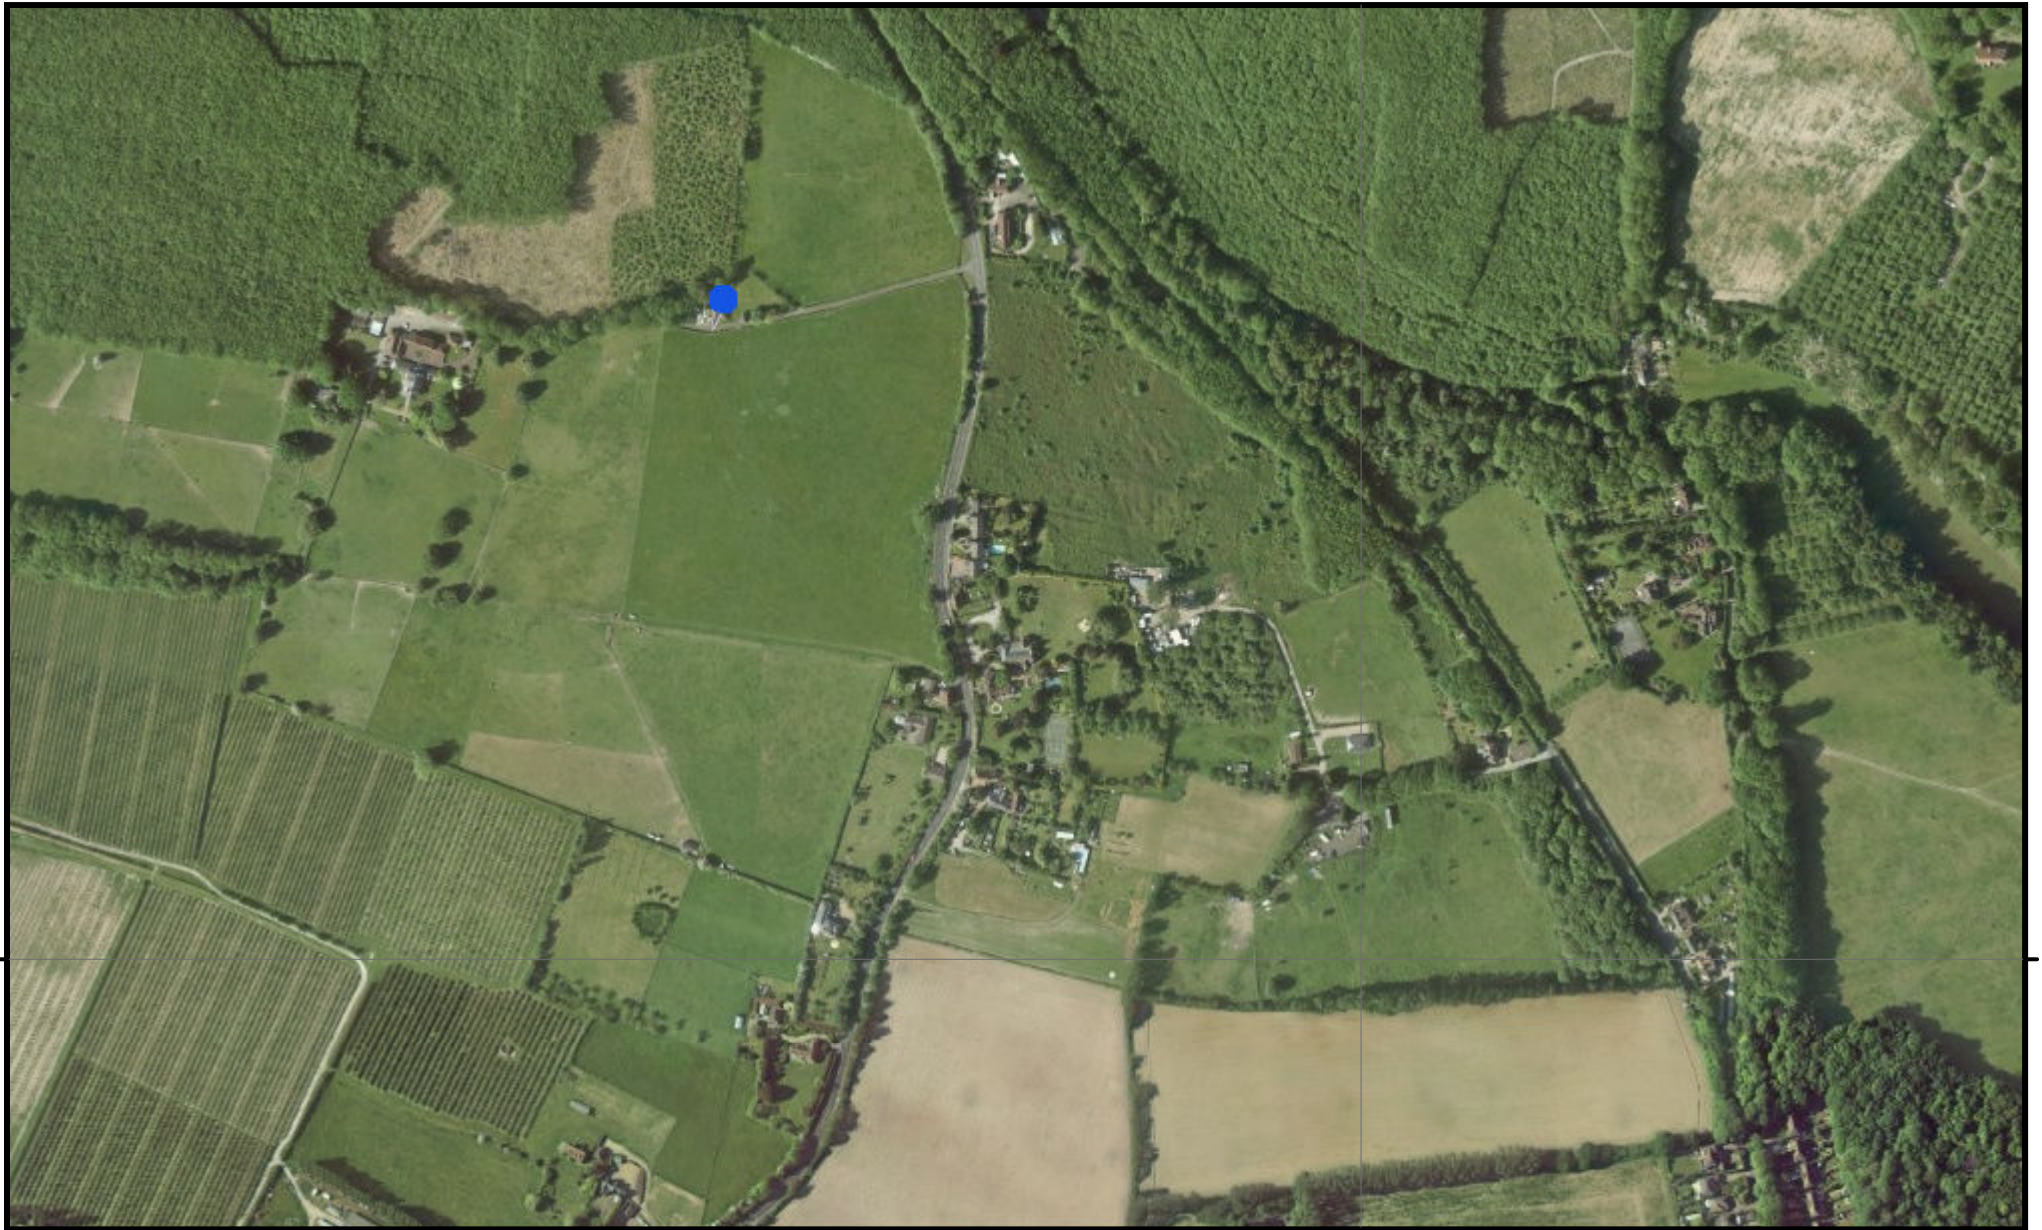

REDHILL FARM ESTATES

Premises application

154000000000

154000000000

570000000000

Scale 1:5,000

© Crown copyright and database rights 2015 Ordnance Survey 100023300

Map Dated: 14 Sep 2016